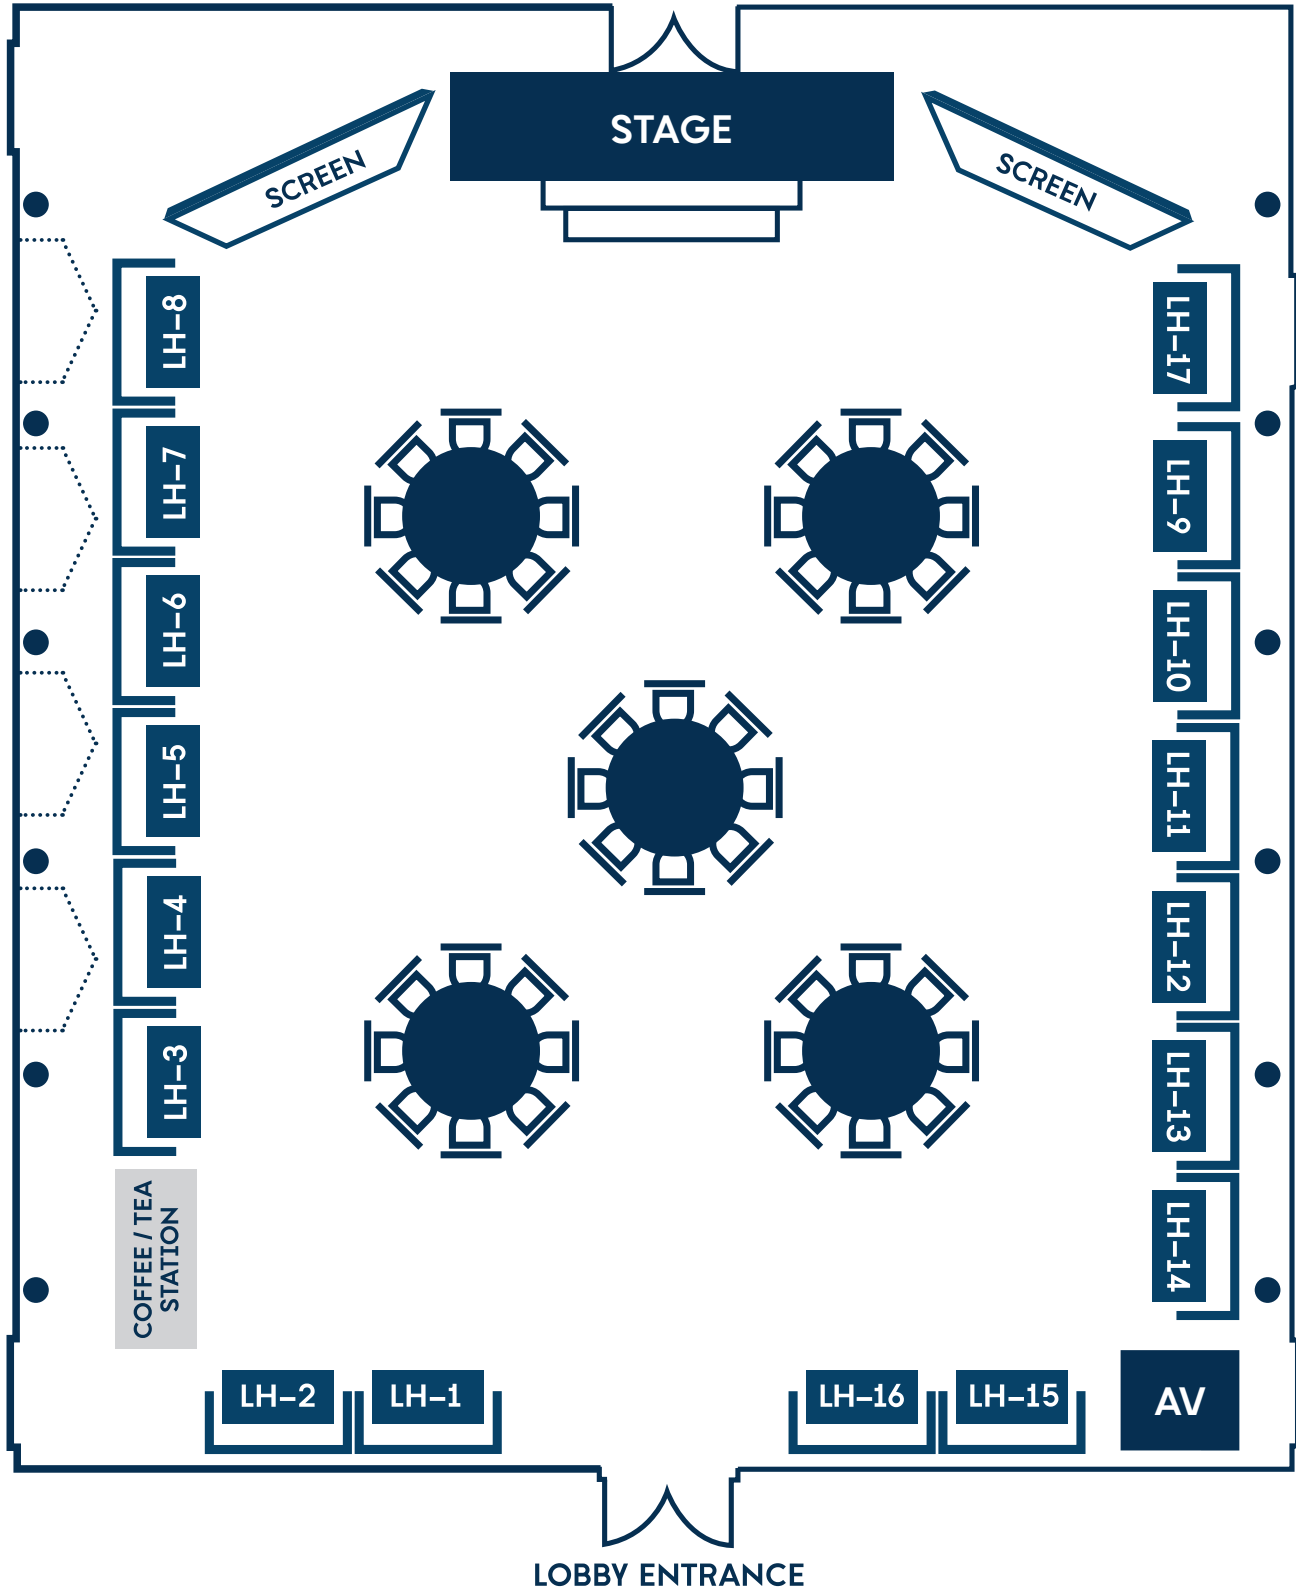

KDCC | LONGHOUSE

KDCC | LONGHOUSE | 2 DAY EXHIBITORS

BOOTH #	COMPANY
LH-1	Alkan Air
LH-2	Summit Camps
LH-3	Newmont
LH-4	Metallic Group of Companies
LH-5	PMC Ltd.
LH-6	NexGen Mechanical Solutions
LH-7	Equity Exploration
LH-8	Raven Rescue
LH-9	Commissionaires
LH-10	CDN Resource Laboratories
LH-11	SNC-Lavalin
LH-12	Yukon Surface Rights Board
LH-13	Casino Mining
LH-14	Yukon University Centre for Northern Innovation in Mining
LH-15	Air North, Yukon's Airline
LH-16	BMC Minerals
LH-17	Alpine Solutions Avalanche Services