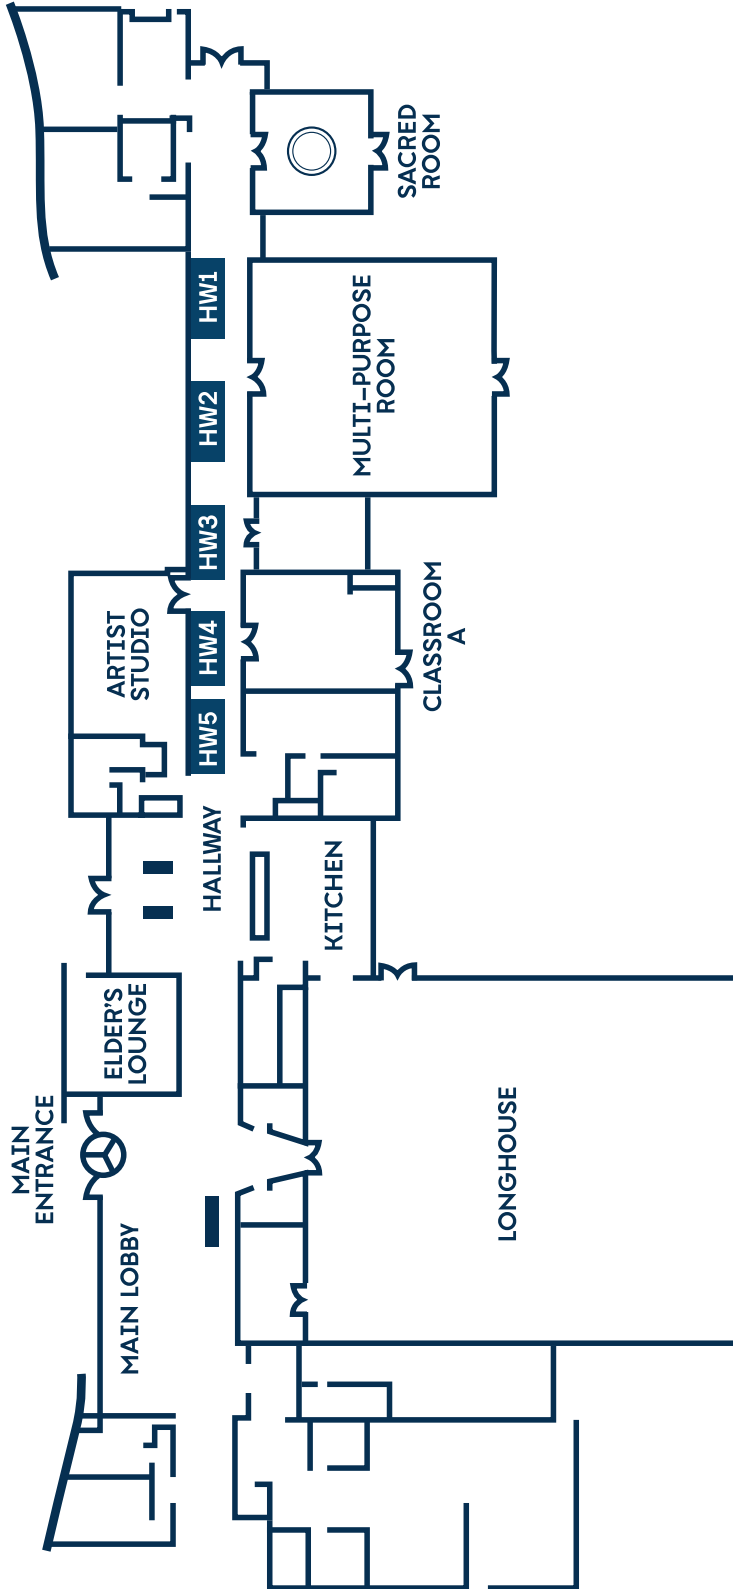

RIVER CORRIDOR | LOBBY & HALLWAY

BOOTH #	COMPANY
HW1	Air North
HW2	BMC
HW3	SSRG
HW4	EDI Environmental Dynamics
HW5	Simcoe Geoscience